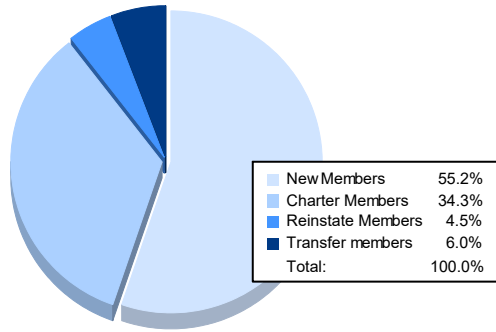

Year	New Clubs	Dropped Clubs	Gain/ Loss Clubs	New Members	Charter Members	Reinstate Members	Transfer Members	Total Member Added	Total Members Dropped	Gain/ Loss Members
2016-2017	1	3	-2	84	28	1	9	122	159	-37
2017-2018	0	0	0	47	8	3	33	91	155	-64
2018-2019	0	2	-2	103	7	6	29	145	147	-2
2019-2020	0	0	0	57	4	10	16	87	166	-79
2020-2021	1	1	0	37	23	3	4	67	81	-14
<b>Average</b>	<b>0</b>	<b>1</b>	<b>-1</b>	<b>66</b>	<b>14</b>	<b>5</b>	<b>18</b>	<b>102</b>	<b>142</b>	<b>-39</b>

### Membership Composition June 2021 Cumulative

### Gender Composition June 2021 Cumulative